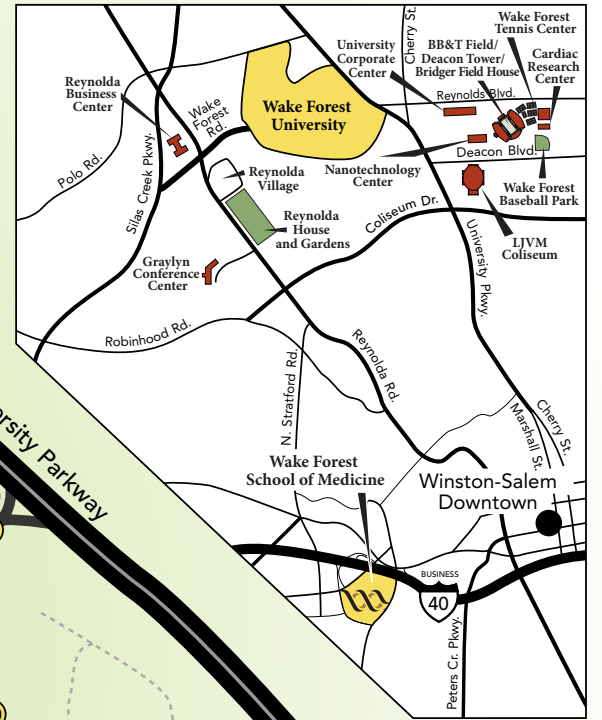

REYNOLDA CAMPUS MAP

- 41 Martin Residence Hall
- 42 Spry Soccer Stadium
- 43 Polo Residence Hall
- 44, 45, 46 Chiller Plants
- 47 Greene Hall
- 48 Tennis Courts
- 49 Polo Road Gate
- 50 University Parkway Gatehouse
- 51 Reynolda Road Gatehouse
- 52 Miller Center
- 53 Porter B. Byrum
  Welcome Center
- 54 South Residence Hall
- 56 Dance Studio
- 59 The Barn
- 60 Farrell Hall
- 61 Dogwood Residence Hall
- 62 Magnolia Residence Hall
- 63 North Campus Dining

Area Map

To Reynolda Road, Silas Creek Pkwy. and I-40 Business/Bypass
To Graylyn, Reynolda Village, Reynolda Gardens and Reynolda House

To BB&T Field, Bridger Field House, Deacon Tower, Wake Forest Tennis Center, LJVM Coliseum and Wake Forest Baseball Park